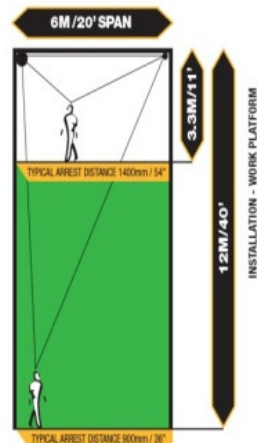

FALL CLEARANCES AND SAFE WORK LIMITS