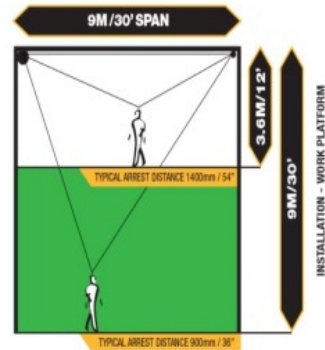

FALL CLEARANCES AND SAFE WORK LIMITS