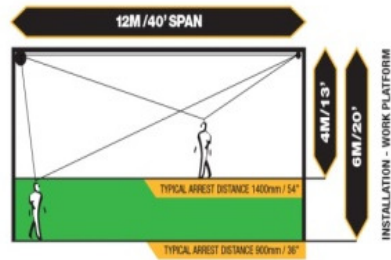

FALL CLEARANCES AND SAFE WORK LIMITS