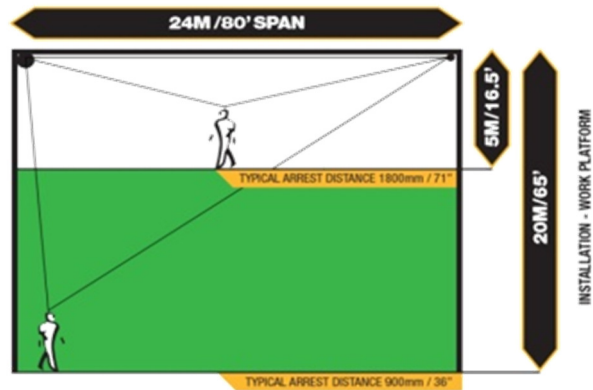

FALL CLEARANCES AND SAFE WORK LIMITS

Bettersafe International BV, Azewijnseweg 12 SF, 4214 KC
Vuren, The Netherlands

t | + 31(0) 183 820 280
e | info@bettersafeinternational.com
w | www.bettersafeinternational.com