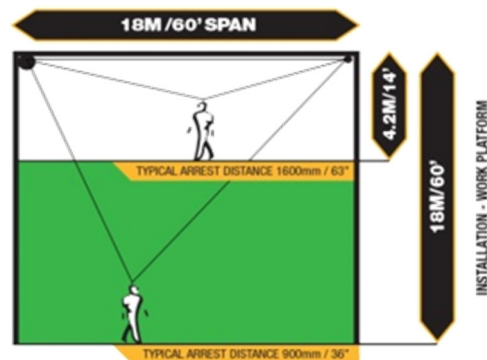

FALL CLEARANCES AND SAFE WORK LIMITS

Bettersafe International BV, Azewijnseweg 12 SF, 4214 KC
Vuren, The Netherlands

t | + 31(0) 183 820 280
e | info@bettersafeinternational.com
w | www.bettersafeinternational.com